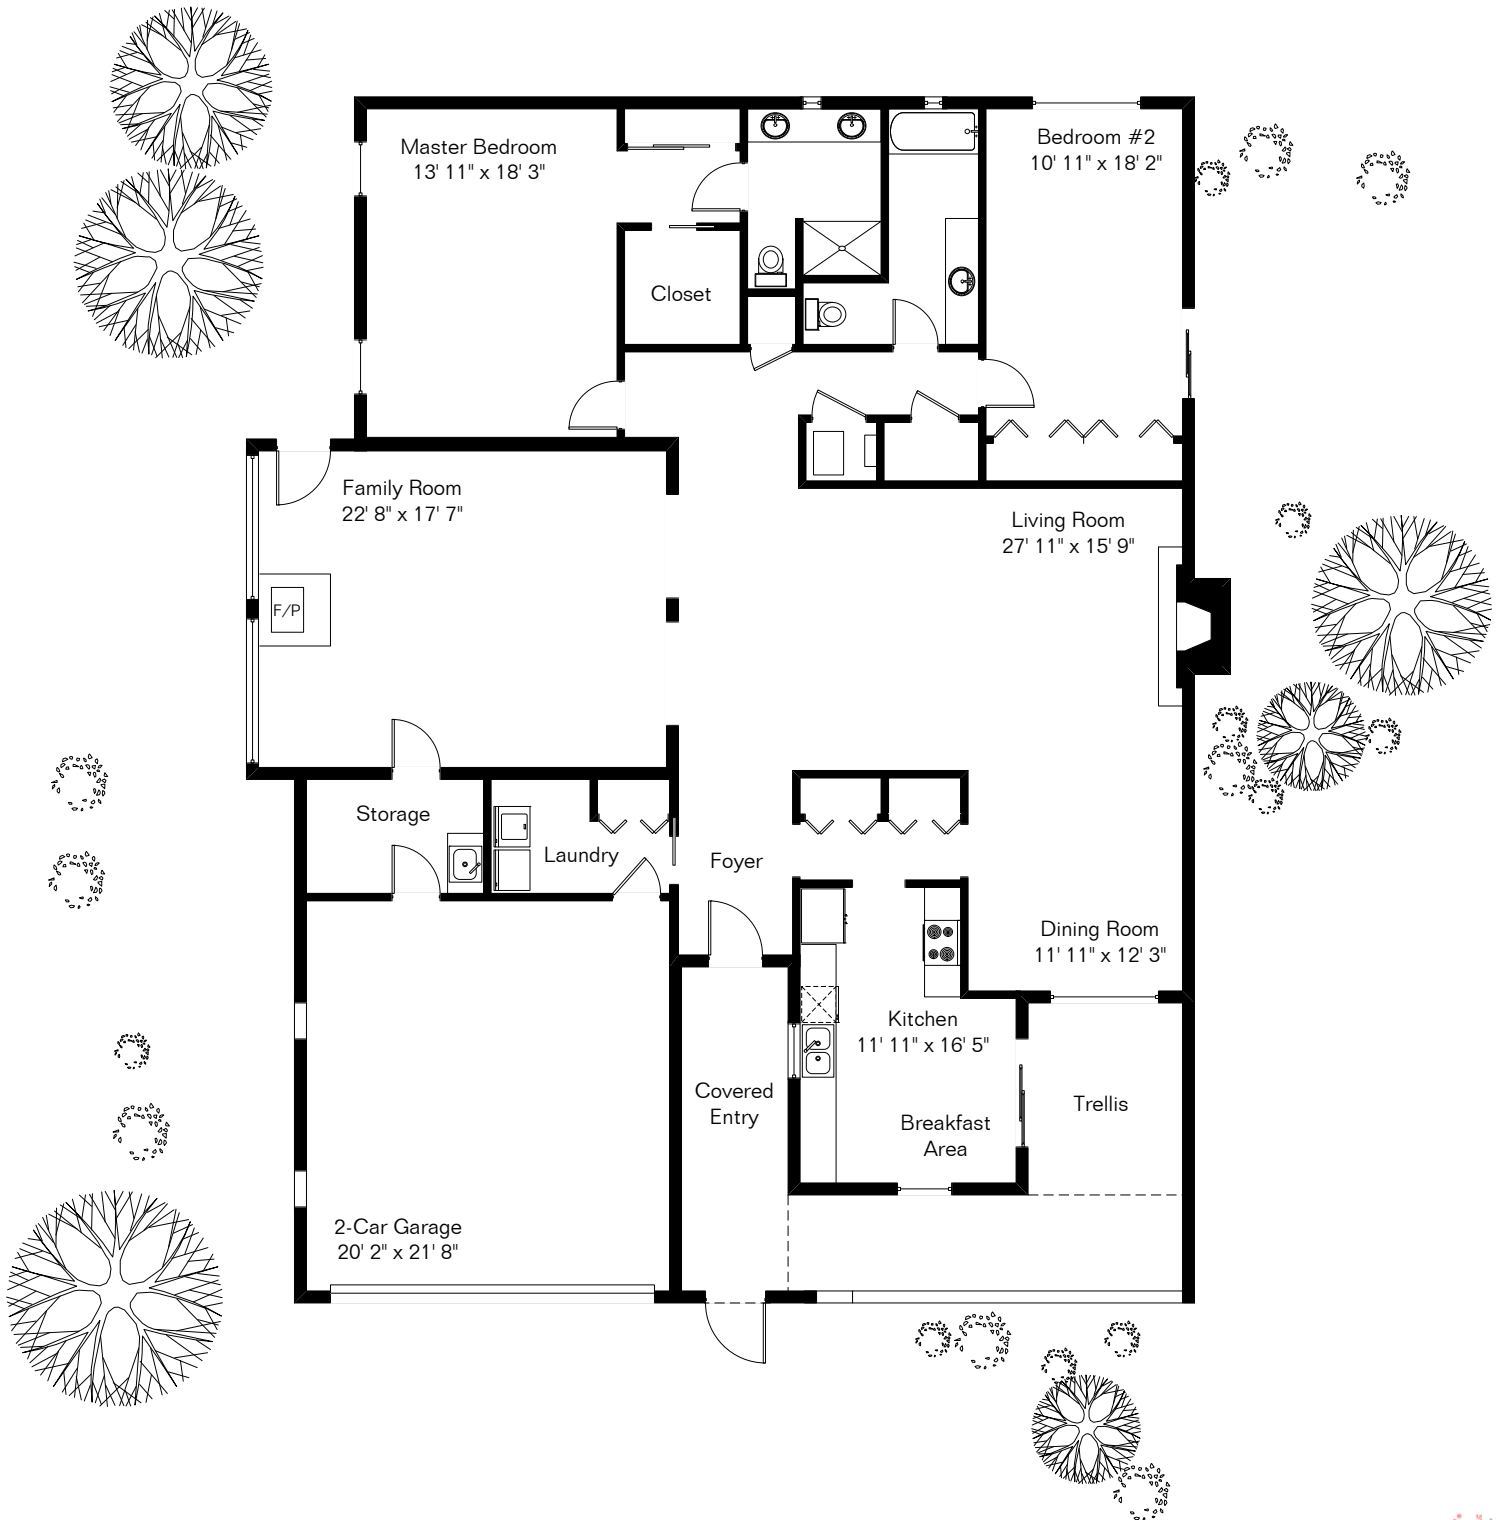

The square footages and room size information are deemed to be reliable but are not guaranteed and should be independently verified.

# 2620 N Camino Valle Verde

Site Visit July 2014

0 ft. 6 ft. 10 ft. 20 ft.

Living Area 2,514 Sq Ft  
Garage 478 Sq Ft

Copyright 2014 Floor Plans First! LLC  
All Rights Reserved.

[www.FloorPlansFirst.com](http://www.FloorPlansFirst.com)